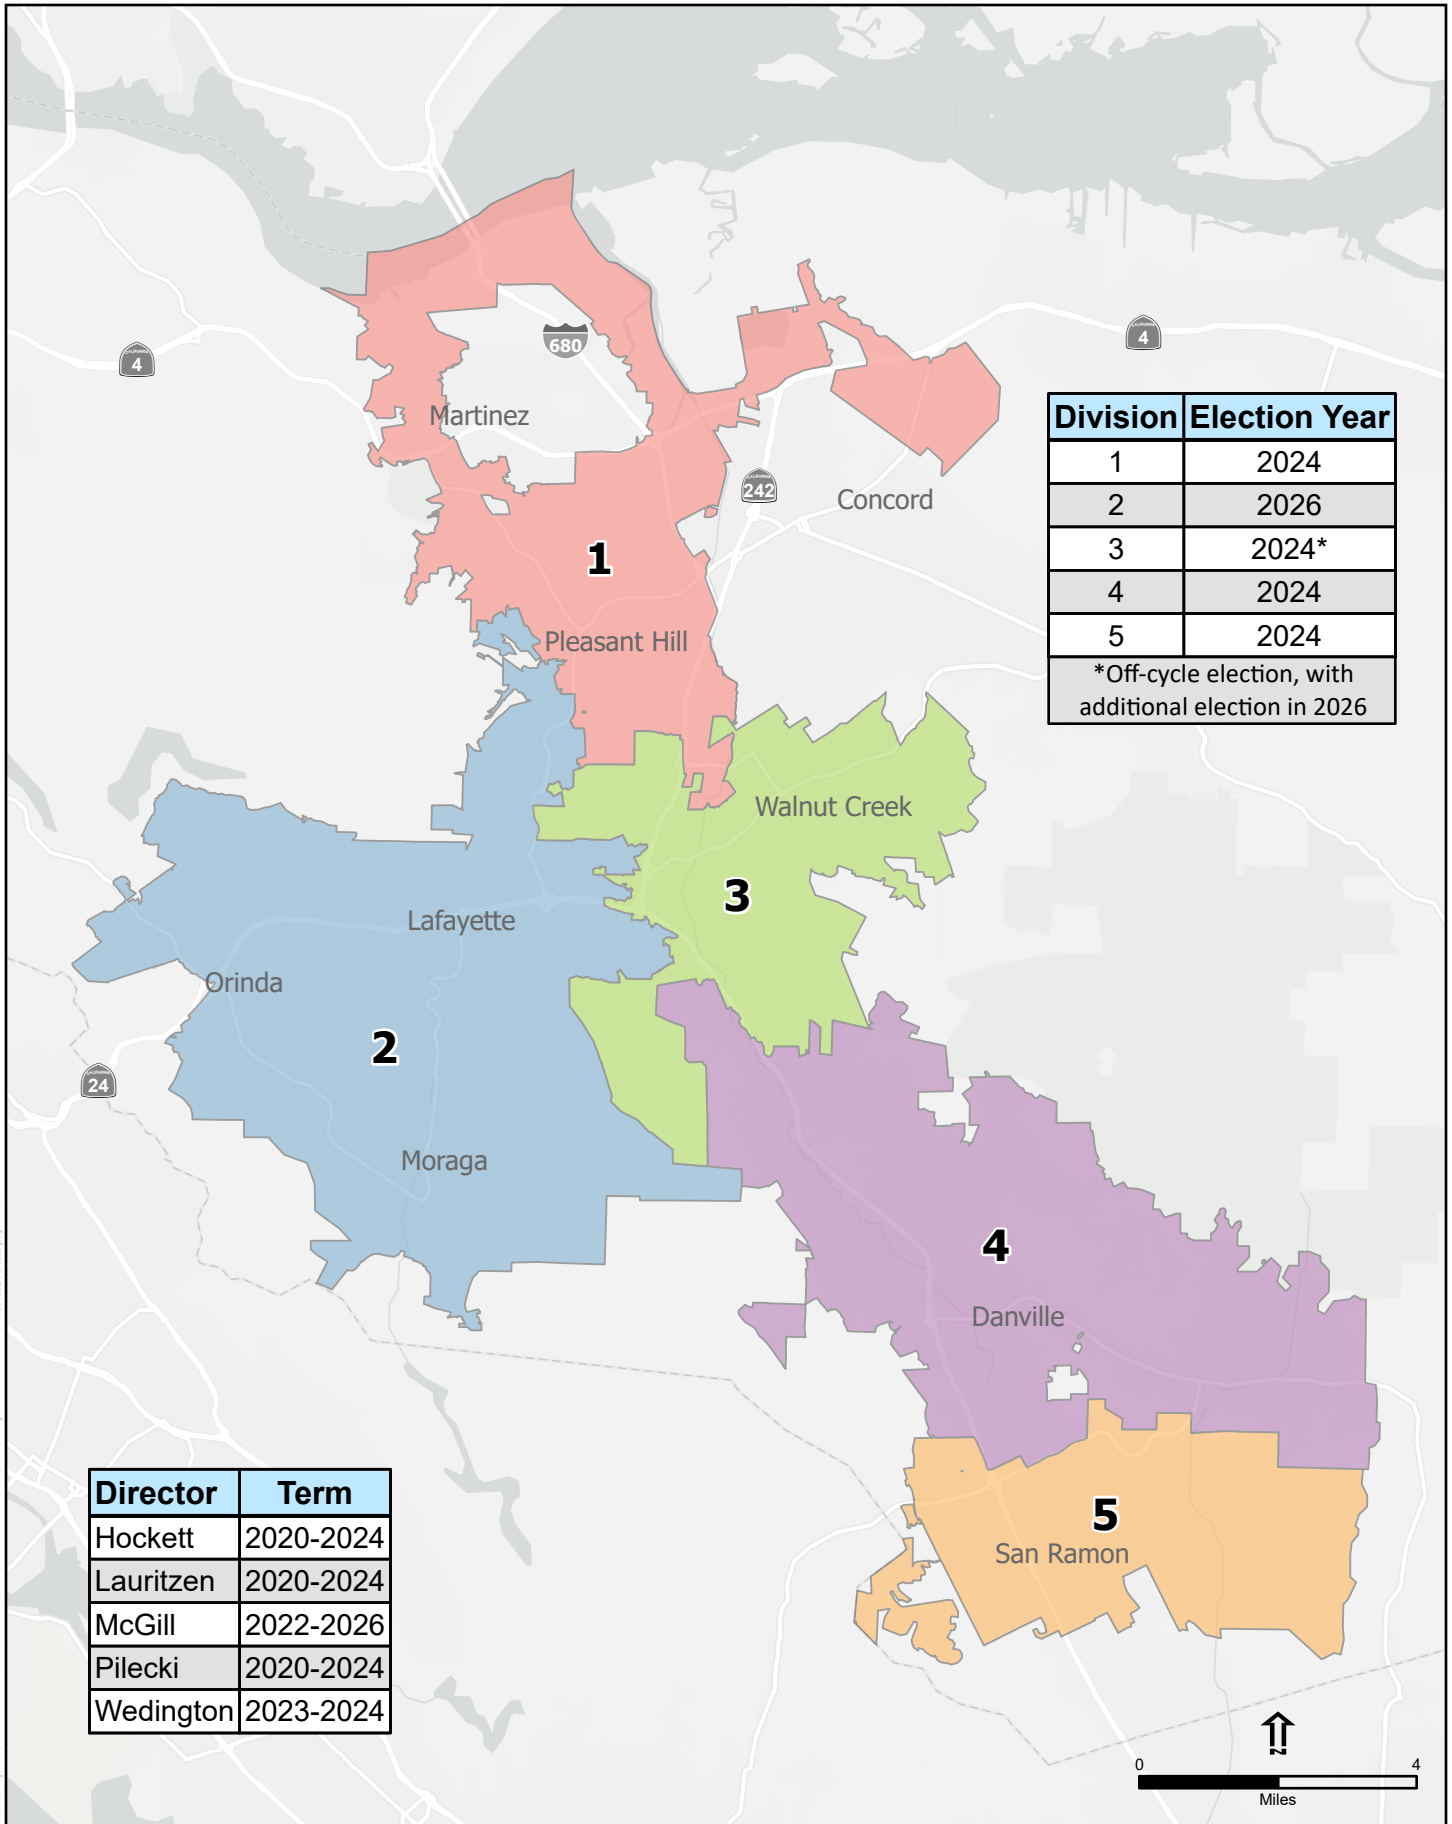

Director Division Boundary Map

Map Date: 4/28/2023

Division	Election Year
1	2024
2	2026
3	2024*
4	2024
5	2024

*Off-cycle election, with additional election in 2026

Director	Term
Hockett	2020-2024
Lauritzen	2020-2024
McGill	2022-2026
Pilecki	2020-2024
Wedington	2023-2024